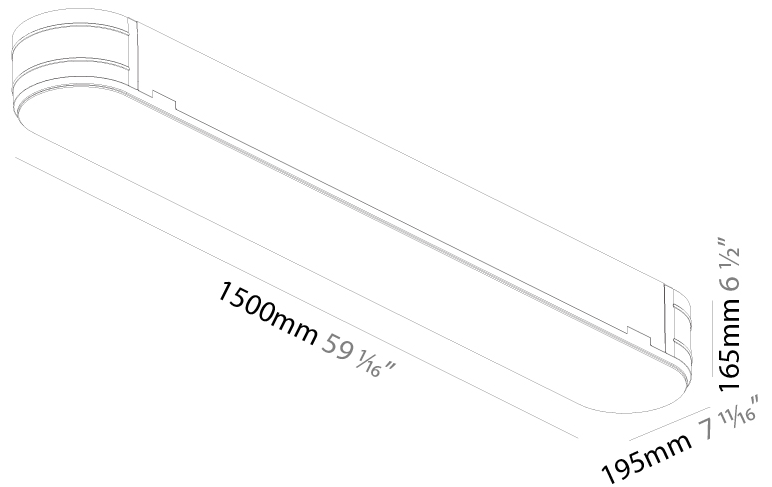

GENERAL

Series: Smoothy
Subseries: Smoothline
Brand: Prolicht
Division: Architectural
Mounting Type: Trimless
Mounting Location: Ceiling
Subcategory: Ambient

PHYSICAL

Shape: Oval
Length (mm): 1500
Length (in): 59 1/16
Width (mm): 195
Width (in): 7 11/16
Depth (mm): 165
Depth (in): 6 1/2
Ceiling Thickness (mm): 10 / 12.5 / 15 / 25 / 30
Ceiling Thickness (in): 3/8 or 1/2 or 9/16 or 1 or 1 3/16
Min. Recessing Depth (mm): 180
Min. Recessing Depth (in): 7 1/16
Light Distribution: Direct
Weight (kg): 9.4
Weight (lbs): 20.68
Diffuser: PMMA - Opal
Fixture Material: Extruded Aluminum / Steel
Cut-out Measurements: 1535mm / 60 7/16" x 230mm / 9 1/16"
Upon Request: Unique Sizes Unique Ceiling Thickness Unique Mounting Depth Spot Inserts

ELECTRICAL

Lamp Type: LED (Zhaga Standard)
Input Wattage (W): 52.5
Total Output Wattage (W): 45
Dimming: Tri-Mode (Non-Dimming and Phase Dimming (120Vac only) and 0-10V Dimming)
Driver Included: Yes
Driver Location: Integrated
Driver Type: Constant Current - Universal
Driver Class: Class 2
Input Voltage (V): 120 - 277
Constant Current (MA): 500

LED

Color Temperature (*K): 3000 / 3500 / 4000
Max. Delivered Lumen (lm): 3890 / 4194 / 4280
CRI: >80 CRI
Lamp Life (hrs): 50000
Upon Request: RGB-W Tunable White Special Color Temperature CRI90

OPTICAL

RATINGS AND CERTIFICATIONS

Certified By: Certified for North American Standards
IP rating: IP20

PROJECT
TYPE
SPECIFIER
QUANTITY
DATE

1535mm x 230mm
60 7/16" x 9 1/16"

10 | 12 1/2 | 15 | 25 | 30mm
3/8" | 1/2" | 9/16" | 1" | 1 3/16"